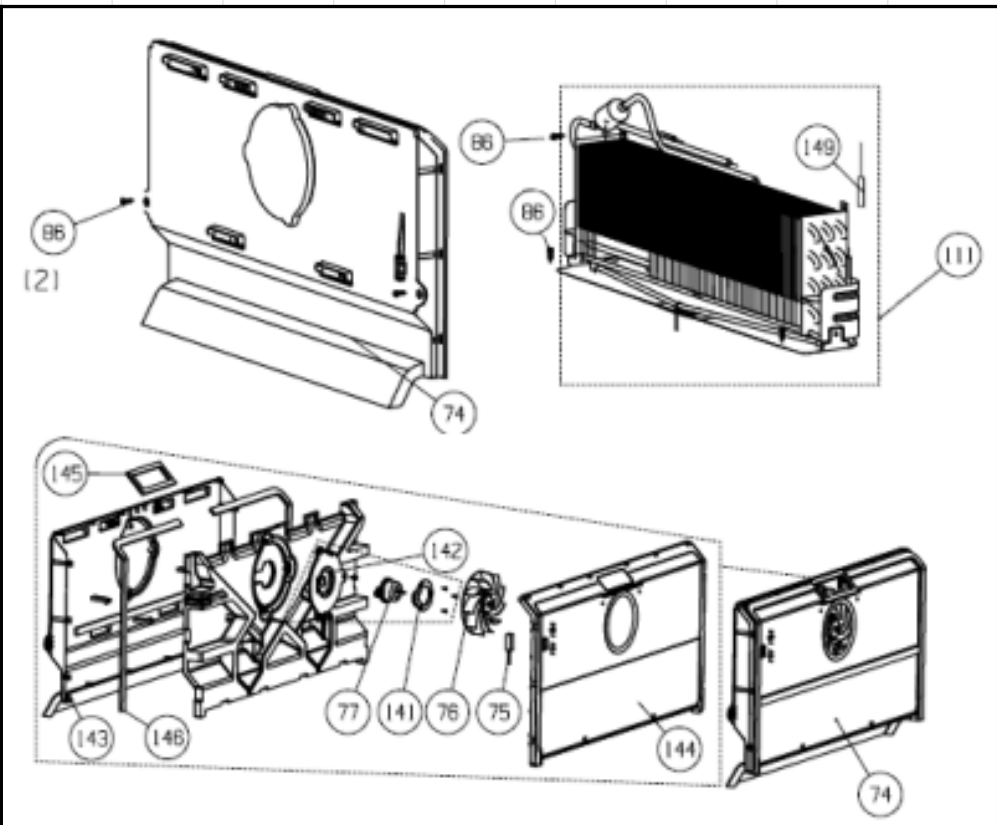

86	K1104453 Cross recessed pan head tapping screw	Cross recessed pan head tapping	32
149	K1051790 Freezer Defrost Temp Sensor	temperature sensor unit	1
111	K2084776 Evaporator, Heater, Drain Assembly	wing slice evaporator component	1
74	K1944423 Freezer Air Duct Assembly	wind channel part in freezer charr	1
145	K1539491 Freezer Air Duct Damper Sealant Tape	sponge block	1
142	K1620938 Fan Motor Rear Mounting Plate	back fan motor cover	1
143	K1944428 Freezer Air Duct Rear Housing	wind channel cover board in freez	1
149	K1051790 Freezer Defrost Temp Sensor	temperature sensor unit	1
77	K1870599 Interior Fan Motor	refrigerator fan	1
141	K1620952 Fan Motor Bushing	back fan motor cover	1
76	K1602291 Fan Blade	wind blade	1
75	K1909101 Freezer Compartment Temp Sensor	temperature sensor unit	1
144	K1944429 Freezer Air Duct Front Housing	Wind channel board in freezer che	1
74	K1944423 Freezer Air Duct Assembly	wind channel part in freezer charr	1